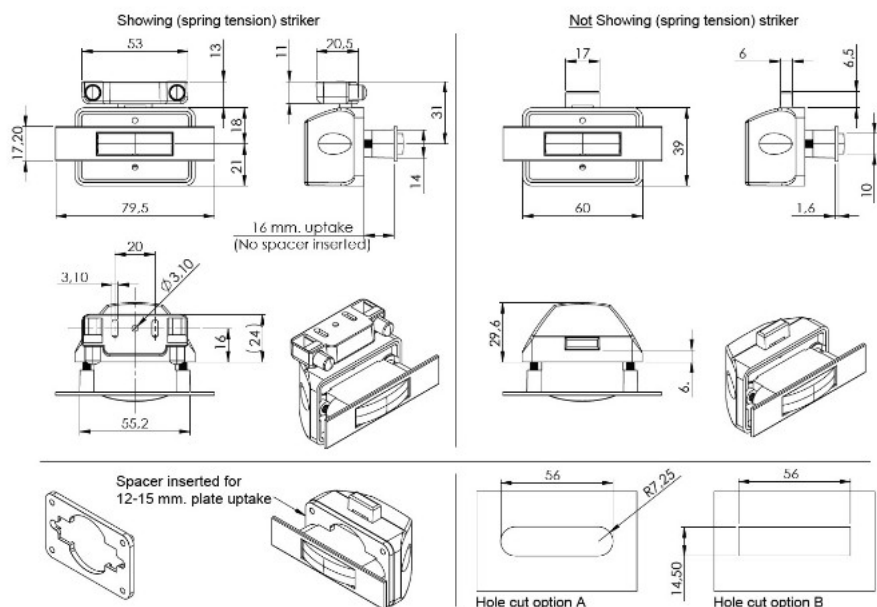

PRODUCT SHEET

Description:

Push Lock "RV", F/12-16 mm, SS-Look, "Recta" Zamak Knob & Grey ABS Housing, Incl. Grey ABS Striker W/Spring Tension & 3mm, Panel Reduction Spacer in Grey ABS

Item number:

14.03.044-0

Units	Box	Carton	HS Code	Barcode
Pcs.	10	100	8301300000	
				5704866517959

SISO A/S

Mileparken 11
DK-2740 Skovlunde
Denmark
VAT: 24786013

Phone +45 45 830 900

www.siso.dk
siso@siso.dk

Danske Bank
Nytorv Branch
Copenhagen
SWIFT: DABADKKK

Account no.
4180 3112 112936
IBAN Account
DK7230003112112936